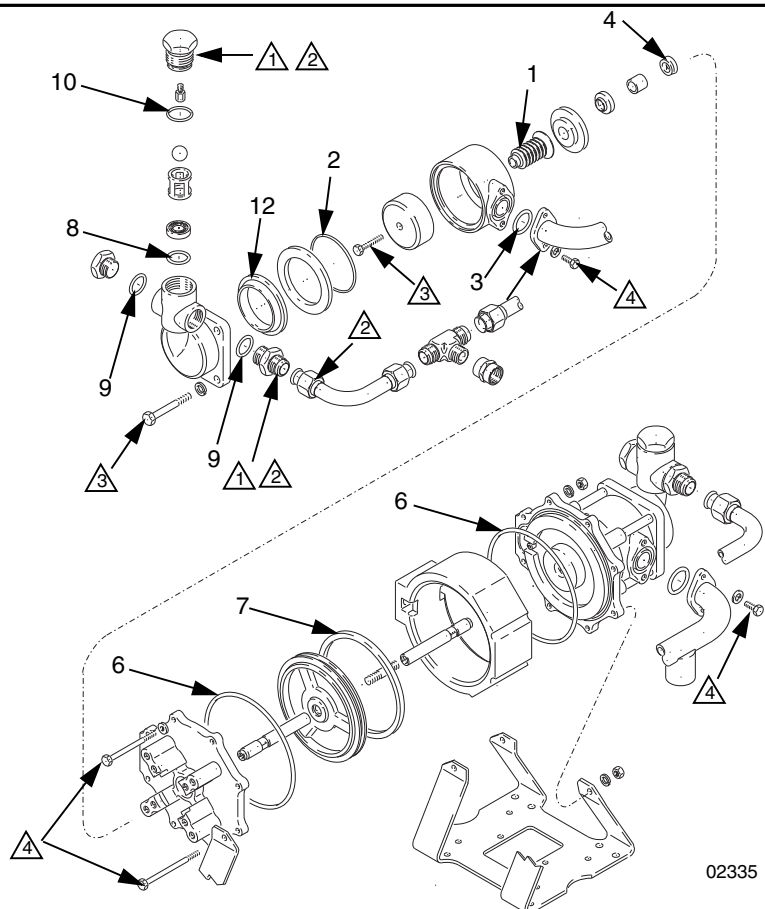

GENUINE GRACO PARTS AND ACCESSORIES

Glutton Pump Repair Kits

For Series 400, 1200, and 2500 Glutton Pumps

406817C

Important Safety Instructions

Read all warnings and instructions in your pump manual. Save those instructions.

Kit 24C134 and 24C135 for 400 Series
 Kit 24C130 and 24C131 for 1200 Series
 Kit 24C132 and 24C133 for 2500 Series

Ref.	Description	Qty.
1	BELLOWS, Glutton	2
2	PACKING, o-ring	2
3	PACKING, o-ring (for all other models)	4
	PACKING, o-ring (for 24C132 and 24C133)	2
4	PACKING, u-cup	2
6	PACKING, o-ring	2
7	SEAL, quad	1
8	PACKING, o-ring	2
9	PACKING, o-ring	4
10	PACKING, o-ring	2
12	SEAL, piston	2

- Lubricate threads
- Torque to 55-85 ft-lb (75-115 N•m)
- Torque to 35-40 ft-lb (47-54 N•m)
- Torque to 7.4-12.5 ft-lb (10-17 N•m)

02335

Graco Inc. P.O. Box 1441 Minneapolis, MN 55440-1441

406517 Rev. C 2019-03